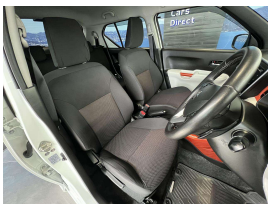

2016 Suzuki Ignis Hybrid MZ - Grade 4.5. $14,990

Stock ID 16327

Engine 1200 cc, Hybrid

Body Hatchback

Odometer 65,830 km

Interior 0

Transmission Automatic

Welcome to Wholesale Cars Direct.
WCD is quality, WCD is service, it is who we are.

Hybrid Grade 4.5 immaculate Ignis. Features include 360 Degree Camera, Automatic headlights, Reverse Camera, Push button start, Twin x SRS airbags, Heated drivers seat, 16 inch factory alloys 3 point seats belts for all passengers, Isofix car seat anchor points, Proximity key, Bluetooth, Climate air condition, Auto stop/start, Electronic stability control, Surround view monitor, Cruise control, Paddle shift tiptronic.