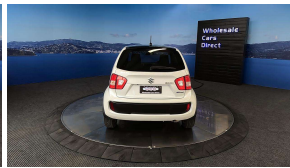

Wholesale Cars Direct

2016 Suzuki Ignis Hybrid MZ - Grade 4.5. \$14,990

Stock ID 16327

Engine 1200 cc, Hybrid

Body Hatchback

Odometer 65,830 km

Interior 0

Transmission Automatic

Welcome to Wholesale Cars Direct.
WCD is quality, WCD is service, it is who we are.

Hybrid Grade 4.5 immaculate Ignis. Features include 360 Degree Camera, Automatic headlights, Reverse Camera, Push button start, Twin x SRS airbags, Heated drivers seat, 16 inch factory alloys 3 point seats belts for all passengers, Isofix car seat anchor points, Proximity key, Bluetooth, Climate air condition, Auto stop/start, Electronic stability control, Surround view monitor, Cruise control, Paddle shift tiptronic.