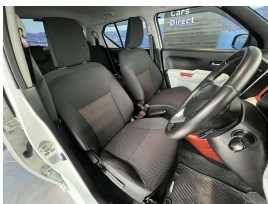

2016 Suzuki Ignis Hybrid MZ - Grade 4.5. $16,990

Stock ID 16327

Engine 1200 cc, Hybrid

Body Hatchback

Odometer 65,830 km

Interior 0

Transmission Automatic

Welcome to Wholesale Cars Direct.
WCD is quality, WCD is service, it is who we are.

Hybrid Grade 4.5 immaculate Ignis. Features include 360 Degree Camera, Automatic headlights, Reverse Camera, Push button start, Twin x SRS airbags, Heated drivers seat, 16 inch factory alloys 3 point seats belts for all passengers, Isofix car seat anchor points, Proximity key, Bluetooth, Climate air condition, Auto stop/start, Electronic stability control, Surround view monitor, Cruise control, Paddle shift tiptronic.