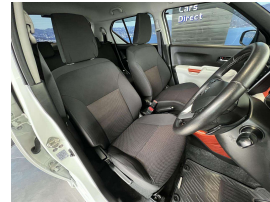

Wholesale Cars Direct

2016 Suzuki Ignis Hybrid MZ - Grade 4.5. \$16,990

Vehicle	Odometer	Engine	Seats	Stock ID
Details	65.830 km	1200 cc	5	16327

TRADE IN's

All trade ins can be facilitated here quickly and easily