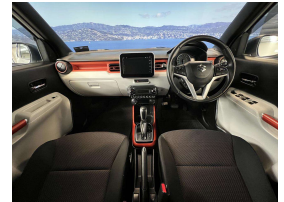

Wholesale Cars Direct

2016 Suzuki Ignis Hybrid MZ - Grade 4.5. \$16,990

Vehicle	Odometer	Engine	Seats	Stock ID
Details	65.830 km	1200 cc	5	16327

TRADE IN's

All trade ins can be facilitated here quickly and easily