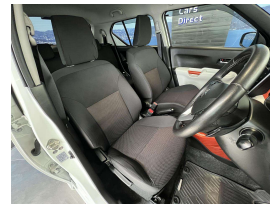

Wholesale Cars Direct

2016 Suzuki Ignis Hybrid MZ - Grade 4.5. \$16,990

Vehicle	Odometer	Engine	Seats	Stock ID
Details	65.830 km	1200 cc	5	16327

TRADE IN's

All trade ins can be facilitated here quickly and easily