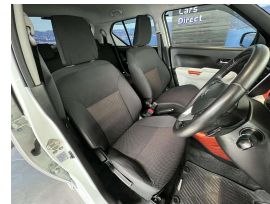

Wholesale Cars Direct

2016 Suzuki Ignis Hybrid MZ - Grade 4.5. \$16,990

Vehicle	Odometer	Engine	Seats	Stock ID
Details	65.830 km	1200 cc	-	16327

TRADE IN's

All trade ins can be facilitated here quickly and easily