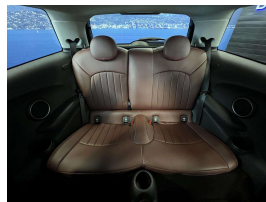

Wholesale Cars Direct

2015 Mini Cooper S - Leather - Grade 4.5. \$19,990

Stock ID 16460
Engine 2000 cc
Body Hatchback
Odometer 62,040 km
Interior Leather
Transmission Automatic

Welcome to Wholesale Cars Direct.
WCD is quality, WCD is service, it is who we are.