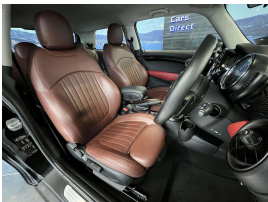

Wholesale Cars Direct

2015 Mini Cooper S - Leather - Grade 4.5. \$19,990

Stock ID 16460
Engine 2000 cc
Body Hatchback
Odometer 62,040 km
Interior Leather
Transmission Automatic

Welcome to Wholesale Cars Direct.
WCD is quality, WCD is service, it is who we are.