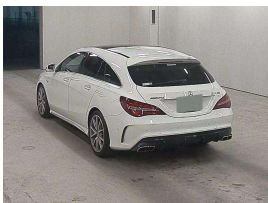

2017 Mercedes-Benz CLA 45 AMG Sport Shooting Break - Panoramic

Stock ID 16542

Engine 2000 cc

Body Sedan

Odometer 70,163 km

Interior Leather

Transmission Automatic

Welcome to Wholesale Cars Direct.
WCD is quality, WCD is service, it is who we are.

Arriving soon.