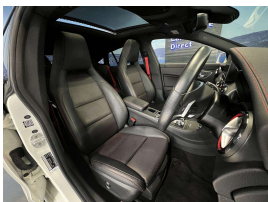

Wholesale Cars Direct

2017 Mercedes-Benz CLA 45 AMG Sport Shooting Break - Panoramic

Stock ID 16542
Engine 2000 cc
Body Sedan
Odometer 70,280 km
Interior Leather
Transmission Automatic

Welcome to Wholesale Cars Direct.
WCD is quality, WCD is service, it is who we are.