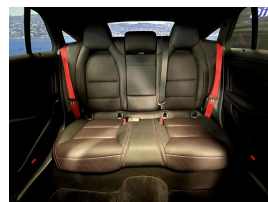

Wholesale Cars Direct

2017 Mercedes-Benz CLA 45 AMG Sport Shooting Break - Panoramic

Stock ID 16542
Engine 2000 cc
Body Sedan
Odometer 70,280 km
Interior Leather
Transmission Automatic

Welcome to Wholesale Cars Direct.
WCD is quality, WCD is service, it is who we are.