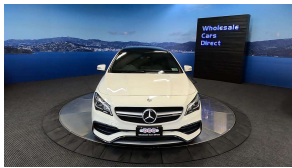

Wholesale Cars Direct

2017 Mercedes-Benz CLA 45 AMG Sport Shooting Break - Panoramic

Stock ID 16542
Engine 2000 cc
Body Sedan
Odometer 70,280 km
Interior Leather
Transmission Automatic

Welcome to Wholesale Cars Direct.
WCD is quality, WCD is service, it is who we are.