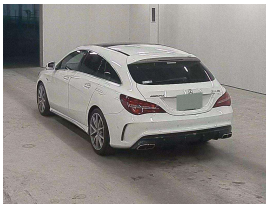

2017 Mercedes-Benz CLA 45 AMG Sport Shooting Break - Panoramic

Stock ID 16542

Engine 2000 cc

Body Sedan

Odometer 70,163 km

Interior Leather

Transmission Automatic

Welcome to Wholesale Cars Direct.
WCD is quality, WCD is service, it is who we are.

Arriving soon.