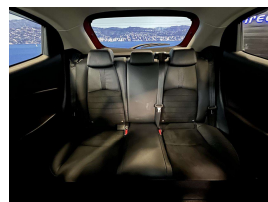

Wholesale Cars Direct

2019 Mazda Demio 1.5S - Partial Leather - Apple Car Play - Grade 4.5.

Stock ID	16405
Engine	1500 cc
Body	Hatchback
Odometer	35,800 km
Interior	0
Transmission	Automatic

Welcome to Wholesale Cars Direct.
WCD is quality, WCD is service, it is who we are.

This S Spec Demio sport hatch is the best & most well spec'd we have bought to NZ. Stunning condition with some very special features including Apple Car Play, 6 x SRS airbags, Mazda Connect entertainment unit, Bluetooth handsfree, Heated front seats, Land departure warning, Automatic Headlights, Automatic Wipers, Push button start, Smart key, Stability control, ISOFIX child seat anchors, 3 point seat belt for all seats, Proximity key, Air conditioning, iStop, 360 Degree camera, Heads up display, Apple car play, Parking sensors, Multi function steering wheel, USB/AUX audio inputs. Equipped with a 1.5 Litre petrol engine.