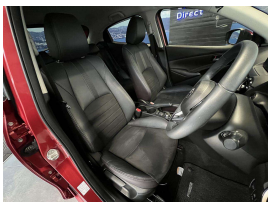

Wholesale Cars Direct

2019 Mazda Demio 1.5S - Partial Leather - Apple Car Play - Grade 4.5.

Stock ID	16405
Engine	1500 cc
Body	Hatchback
Odometer	35,800 km
Interior	0
Transmission	Automatic

Welcome to Wholesale Cars Direct.
WCD is quality, WCD is service, it is who we are.

This S Spec Demio sport hatch is the best & most well spec'd we have bought to NZ. Stunning condition with some very special features including Apple Car Play, 6 x SRS airbags, Mazda Connect entertainment unit, Bluetooth handsfree, Heated front seats, Land departure warning, Automatic Headlights, Automatic Wipers, Push button start, Smart key, Stability control, ISOFIX child seat anchors, 3 point seat belt for all seats, Proximity key, Air conditioning, iStop, 360 Degree camera, Heads up display, Apple car play, Parking sensors, Multi function steering wheel, USB/AUX audio inputs. Equipped with a 1.5 Litre petrol engine.