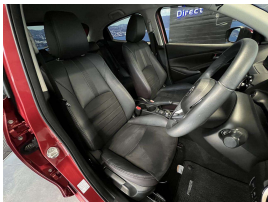

Wholesale Cars Direct

2019 Mazda Demio 1.5S - Partial Leather - Apple Car Play - Grade 4.5.

Stock ID	16405
Engine	1500 cc
Body	Hatchback
Odometer	35,800 km
Interior	0
Transmission	Automatic

Welcome to Wholesale Cars Direct.
WCD is quality, WCD is service, it is who we are.

This S Spec Demio sport hatch is the best & most well spec'd we have bought to NZ. Stunning condition with some very special features including Apple Car Play, 6 x SRS airbags, Mazda Connect entertainment unit, Bluetooth handsfree, Heated front seats, Land departure warning, Automatic Headlights, Automatic Wipers, Push button start, Smart key, Stability control, ISOFIX child seat anchors, 3 point seat belt for all seats, Proximity key, Air conditioning, iStop, 360 Degree camera, Heads up display, Apple car play, Parking sensors, Multi function steering wheel, USB/AUX audio inputs. Equipped with a 1.5 Litre petrol engine.