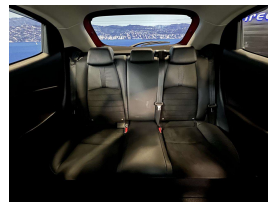

Wholesale Cars Direct

2019 Mazda Demio 1.5S - Partial Leather - Apple Car Play - Grade 4.5.

Stock ID	16405
Engine	1500 cc
Body	Hatchback
Odometer	35,800 km
Interior	0
Transmission	Automatic

Welcome to Wholesale Cars Direct.
WCD is quality, WCD is service, it is who we are.

This S Spec Demio sport hatch is the best & most well spec'd we have bought to NZ. Stunning condition with some very special features including Apple Car Play, 6 x SRS airbags, Mazda Connect entertainment unit, Bluetooth handsfree, Heated front seats, Land departure warning, Automatic Headlights, Automatic Wipers, Push button start, Smart key, Stability control, ISOFIX child seat anchors, 3 point seat belt for all seats, Proximity key, Air conditioning, iStop, 360 Degree camera, Heads up display, Apple car play, Parking sensors, Multi function steering wheel, USB/AUX audio inputs. Equipped with a 1.5 Litre petrol engine.