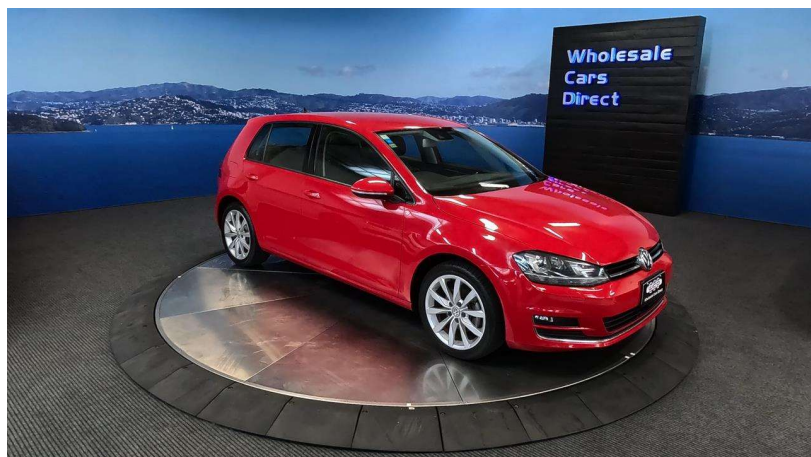

Wholesale Cars Direct

2014 Volkswagen Golf 1.4 Highline - NZ Stereo Upgrade -

Vehicle	Odometer	Engine	Seats	Stock ID
Details	46.600 km	1400 cc	-	15829

TRADE IN's

All trade ins can be facilitated here quickly and easily