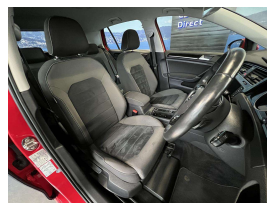

Wholesale Cars Direct

2014 Volkswagen Golf 1.4 Highline - NZ Stereo Upgrade -

Vehicle	Odometer	Engine	Seats	Stock ID
Details	46.600 km	1400 cc	-	15829

TRADE IN's

All trade ins can be facilitated here quickly and easily