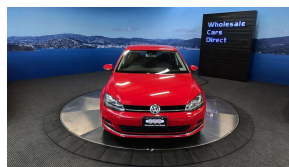

Wholesale Cars Direct

2014 Volkswagen Golf 1.4 Highline - NZ Stereo Upgrade -

Vehicle	Odometer	Engine	Seats	Stock ID
Details	46.600 km	1400 cc	-	15829

TRADE IN's

All trade ins can be facilitated here quickly and easily