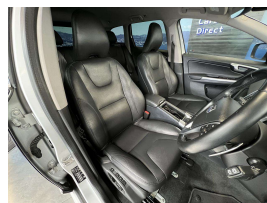

Wholesale Cars Direct

2015 Volvo XC60 T5 SE - Grade 4.5. \$21,990

Vehicle	Odometer	Engine	Seats	Stock ID
Details	50,587 km	2000 cc	-	16015

TRADE IN's

All trade ins can be facilitated here quickly and easily