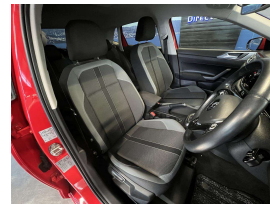

Quality is not a marketing act at Wholesale Cars Direct, it is who we are.

This hot hatch is a stunner, digital dash Virtual Cockpit model. Mark 7 Highline Polo. Features include Bluetooth music streaming, Handsfree, 3 Point seat belts for all seats, Stereo upgraded to NZ spec, 6 x SRS airbags, Radar cruise control, Paddle shift, Park assist, Reversing camera, Dual side climate air conditioning, Auto stop start, Electronic stability program, Isofix car seat anchor points, Parking sensors, Proximity key, push button start. Equipped with a 1.0 Litre Turbocharged petrol engine.