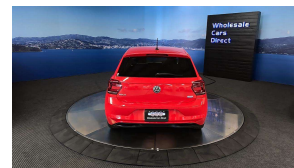

## 2019 Volkswagen Polo Virtual Cockpit - Grade 4.5. \$17,990

|         |           |         |       |          |
|---------|-----------|---------|-------|----------|
| Vehicle | Odometer  | Engine  | Seats | Stock ID |
| Details | 56,379 km | 1000 cc | -     | 16179    |

Quality is not a marketing act at Wholesale Cars Direct, it is who we are.

This hot hatch is a stunner, digital dash Virtual Cockpit model. Mark 7 Highline Polo. Features include Bluetooth music streaming, Handsfree, 3 Point seat belts for all seats, Stereo upgraded to NZ spec, 6 x SRS airbags, Radar cruise control, Paddle shift, Park assist, Reversing camera, Dual side climate air conditioning, Auto stop start, Electronic stability program, Isofix car seat anchor points, Parking sensors, Proximity key, push button start. Equipped with a 1.0 Litre Turbocharged petrol engine.