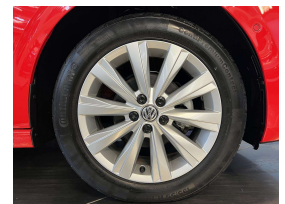

Quality is not a marketing act at Wholesale Cars Direct, it is who we are.

This hot hatch is a stunner, digital dash Virtual Cockpit model. Mark 7 Highline Polo. Features include Bluetooth music streaming, Handsfree, 3 Point seat belts for all seats, Stereo upgraded to NZ spec, 6 x SRS airbags, Radar cruise control, Paddle shift, Park assist, Reversing camera, Dual side climate air conditioning, Auto stop start, Electronic stability program, Isofix car seat anchor points, Parking sensors, Proximity key, push button start. Equipped with a 1.0 Litre Turbocharged petrol engine.