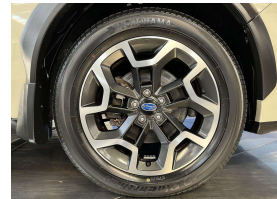

Wholesale Cars Direct

2016 Subaru XV AWD - Eyesight - Grade 4.5. \$17,990

Stock ID 16474
Engine 2000 cc
Body Hatchback
Odometer 98,850 km
Interior 0
Transmission Automatic

Welcome to Wholesale Cars Direct.
WCD is quality, WCD is service, it is who we are.