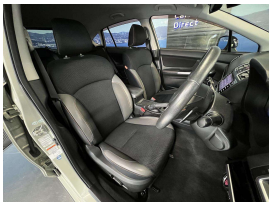

Wholesale Cars Direct

2016 Subaru XV AWD - Eyesight - Grade 4.5. \$17,990

Stock ID 16474
Engine 2000 cc
Body Hatchback
Odometer 98,850 km
Interior 0
Transmission Automatic

Welcome to Wholesale Cars Direct.
WCD is quality, WCD is service, it is who we are.