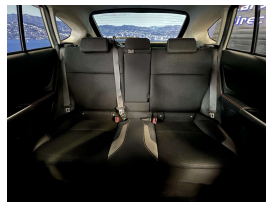

Wholesale Cars Direct

2016 Subaru XV AWD - Eyesight - Grade 4.5. \$17,990

Stock ID 16474
Engine 2000 cc
Body Hatchback
Odometer 98,850 km
Interior 0
Transmission Automatic

Welcome to Wholesale Cars Direct.
WCD is quality, WCD is service, it is who we are.