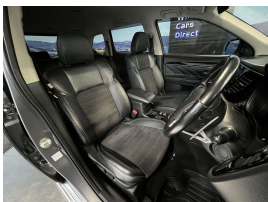

Wholesale Cars Direct

2018 Mitsubishi Outlander Plug In Hybrid G - 91.84% SOH - Stunning -

Stock ID	16618
Engine	2400 cc, Plug-In Hybrid
Body	SUV
Odometer	62,600 km
Interior	5 seats, 0
Transmission	Automatic

Welcome to Wholesale Cars Direct.
WCD is quality, WCD is service, it is who we are.

This is one very special Facelift 2.4 Liter G PHEV Outlander. It was especially imported from Japan for one of the team. It was bought into the country as an immaculate Grade 4.5 in 2023. He has owned it since & now selling it.

91.84% Battery State Of Health. With a high spec NZ stereo fitted with wireless apple car play & factory 360 degree camera. Features include Bluetooth hands free, Music streaming, Reverse camera, Partial leather interior, Heated front seats, Heated steering wheel, Front collision warning system, Lane departure warning, Radar cruise control, Power tail gate, 18 inch factory alloys, 7 airbags,