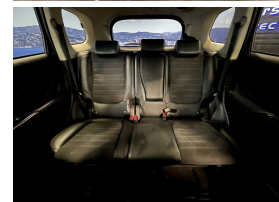

Wholesale Cars Direct

2018 Mitsubishi Outlander Plug In Hybrid G - 91.84% SOH - Stunning -

Stock ID	16618
Engine	2400 cc, Plug-In Hybrid
Body	SUV
Odometer	62,600 km
Interior	5 seats, 0
Transmission	Automatic

Welcome to Wholesale Cars Direct.
WCD is quality, WCD is service, it is who we are.

This is one very special Facelift 2.4 Liter G PHEV Outlander. It was especially imported from Japan for one of the team. It was bought into the country as an immaculate Grade 4.5 in 2023. He has owned it since & now selling it.

91.84% Battery State Of Health. With a high spec NZ stereo fitted with wireless apple car play & factory 360 degree camera. Features include Bluetooth hands free, Music streaming, Reverse camera, Partial leather interior, Heated front seats, Heated steering wheel, Front collision warning system, Lane departure warning, Radar cruise control, Power tail gate, 18 inch factory alloys, 7 airbags,