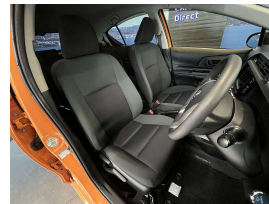

Wholesale Cars Direct

2014 Toyota Aqua Hybrid S \$12,990

Vehicle	Odometer	Engine	Seats	Stock ID
Details	75.440 km	1500 cc	-	16309

TRADE IN's

All trade ins can be facilitated here quickly and easily

FINANCE