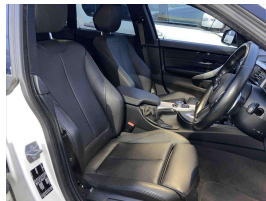

Wholesale Cars Direct

2016 BMW 420i Grancoup Motorsport - Leather - Grade 4.5. \$26,990

Buy Safe tips. You do not need to be a mechanic to Buy Safe.

Stock ID 16533
Engine 2000 cc
Body Sedan
Odometer 57,605 km
Interior Leather
Transmission Automatic