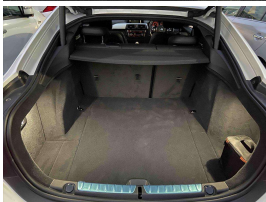

Wholesale Cars Direct

2016 BMW 420i Grancoup Motorsport - Leather - Grade 4.5. \$26,990

Buy Safe tips. You do not need to be a mechanic to Buy Safe.

Stock ID 16533
Engine 2000 cc
Body Sedan
Odometer 57,605 km
Interior Leather
Transmission Automatic