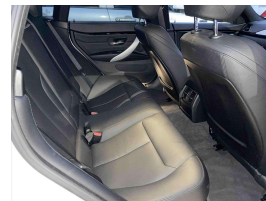

Wholesale Cars Direct

2016 BMW 420i Grancoup Motorsport - Leather - Grade 4.5. \$26,990

Buy Safe tips. You do not need to be a mechanic to Buy Safe.

Stock ID 16533
Engine 2000 cc
Body Sedan
Odometer 57,605 km
Interior Leather
Transmission Automatic