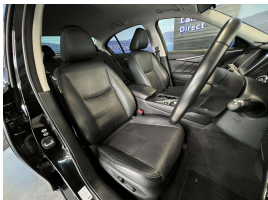

Wholesale Cars Direct

2015 Nissan Skyline 200 GTT-Type P - 20 Inch alloys - Grade 4.5 -

Stock ID 16443
Engine 2000 cc
Body Sedan
Odometer 86,670 km
Interior Leather
Transmission Automatic

Welcome to Wholesale Cars Direct.
WCD is quality, WCD is service, it is who we are.