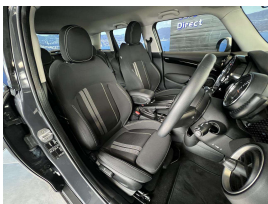

Wholesale Cars Direct

2015 Mini Cooper S - NZ Nav - Grade 4.5. \$21,990

Stock ID 16527
Engine 2000 cc
Body Hatchback
Odometer 61,420 km
Interior 0
Transmission Automatic

Welcome to Wholesale Cars Direct.
WCD is quality, WCD is service, it is who we are.