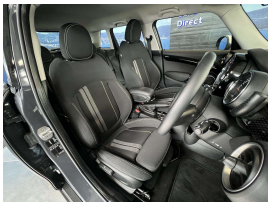

Wholesale Cars Direct

2015 Mini Cooper S - Grade 4.5. \$21,990

Stock ID 16527
Engine 2000 cc
Body Hatchback
Odometer 61,420 km
Interior 0
Transmission Automatic

Welcome to Wholesale Cars Direct.
WCD is quality, WCD is service, it is who we are.