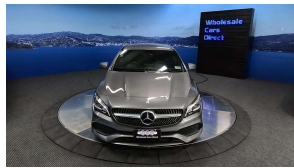

Wholesale Cars Direct

2017 Mercedes-Benz CLA 180 Shooting Brake AMG Sports - NZ Nav &

Stock ID	16147
Engine	1600 cc
Body	Station Wagon
Odometer	28,928 km
Interior	0
Transmission	Automatic

Welcome to Wholesale Cars Direct.
WCD is quality, WCD is service, it is who we are.

What a super special example of an AMG Sports Style Shooting Brake. Absolutely loaded with features. Features include Navigation & Stereo upgraded to NZ spec, 18 inch AMG Double spoke factory alloys with a brand new set of tyres fitted in NZ, 8 x SRS airbags, Blind spot assist, Active park assist, Adaptive cruise control, memory package drivers seat, Multi function steering wheel, Automatic lane recognition, Attention assist, AMG styling front spoiler, Dark tinted glass, Heated front seats, Automatic tail gate, Pedestrian protection, 3 Point Seat Belts for all Seats, Dual Side Climate Control, Paddle Shift Tiptronic, Proximity key entry, Push button start, Parking Sensors, Reverse Camera. Powered by a