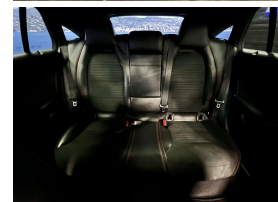

Wholesale Cars Direct

2017 Mercedes-Benz CLA 180 Shooting Brake AMG Sports - NZ Nav &

Stock ID	16147
Engine	1600 cc
Body	Station Wagon
Odometer	28,928 km
Interior	0
Transmission	Automatic

Welcome to Wholesale Cars Direct.
WCD is quality, WCD is service, it is who we are.

What a super special example of an AMG Sports Style Shooting Brake. Absolutely loaded with features. Features include Navigation & Stereo upgraded to NZ spec, 18 inch AMG Double spoke factory alloys with a brand new set of tyres fitted in NZ, 8 x SRS airbags, Blind spot assist, Active park assist, Adaptive cruise control, memory package drivers seat, Multi function steering wheel, Automatic lane recognition, Attention assist, AMG styling front spoiler, Dark tinted glass, Heated front seats, Automatic tail gate, Pedestrian protection, 3 Point Seat Belts for all Seats, Dual Side Climate Control, Paddle Shift Tiptronic, Proximity key entry, Push button start, Parking Sensors, Reverse Camera. Powered by a