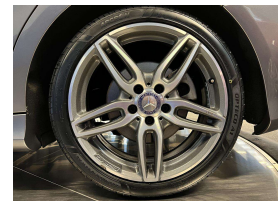

Wholesale Cars Direct

2017 Mercedes-Benz CLA 180 Shooting Brake AMG Sports - NZ Nav &

Stock ID	16147
Engine	1600 cc
Body	Station Wagon
Odometer	28,928 km
Interior	0
Transmission	Automatic

Welcome to Wholesale Cars Direct.
WCD is quality, WCD is service, it is who we are.

What a super special example of an AMG Sports Style Shooting Brake. Absolutely loaded with features. Features include Navigation & Stereo upgraded to NZ spec, 18 inch AMG Double spoke factory alloys with a brand new set of tyres fitted in NZ, 8 x SRS airbags, Blind spot assist, Active park assist, Adaptive cruise control, memory package drivers seat, Multi function steering wheel, Automatic lane recognition, Attention assist, AMG styling front spoiler, Dark tinted glass, Heated front seats, Automatic tail gate, Pedestrian protection, 3 Point Seat Belts for all Seats, Dual Side Climate Control, Paddle Shift Tiptronic, Proximity key entry, Push button start, Parking Sensors, Reverse Camera. Powered by a