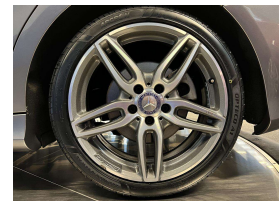

Wholesale Cars Direct

2017 Mercedes-Benz CLA 180 Shooting Brake AMG Sports - NZ Nav &

Stock ID	16147
Engine	1600 cc
Body	Station Wagon
Odometer	28,928 km
Interior	0
Transmission	Automatic

Welcome to Wholesale Cars Direct.
WCD is quality, WCD is service, it is who we are.

What a super special example of an AMG Sports Style Shooting Brake. Absolutely loaded with features. Features include Navigation & Stereo upgraded to NZ spec, 18 inch AMG Double spoke factory alloys with a brand new set of tyres fitted in NZ, 8 x SRS airbags, Blind spot assist, Active park assist, Adaptive cruise control, memory package drivers seat, Multi function steering wheel, Automatic lane recognition, Attention assist, AMG styling front spoiler, Dark tinted glass, Heated front seats, Automatic tail gate, Pedestrian protection, 3 Point Seat Belts for all Seats, Dual Side Climate Control, Paddle Shift Tiptronic, Proximity key entry, Push button start, Parking Sensors, Reverse Camera. Powered by a