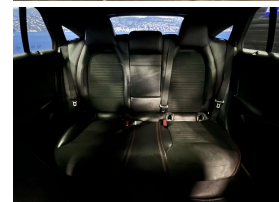

Wholesale Cars Direct

2017 Mercedes-Benz CLA 180 Shooting Brake AMG Sports - NZ Nav &

Stock ID	16147
Engine	1600 cc
Body	Station Wagon
Odometer	28,928 km
Interior	0
Transmission	Automatic

Welcome to Wholesale Cars Direct.
WCD is quality, WCD is service, it is who we are.

What a super special example of an AMG Sports Style Shooting Brake. Absolutely loaded with features. Features include Navigation & Stereo upgraded to NZ spec, 18 inch AMG Double spoke factory alloys with a brand new set of tyres fitted in NZ, 8 x SRS airbags, Blind spot assist, Active park assist, Adaptive cruise control, memory package drivers seat, Multi function steering wheel, Automatic lane recognition, Attention assist, AMG styling front spoiler, Dark tinted glass, Heated front seats, Automatic tail gate, Pedestrian protection, 3 Point Seat Belts for all Seats, Dual Side Climate Control, Paddle Shift Tiptronic, Proximity key entry, Push button start, Parking Sensors, Reverse Camera. Powered by a