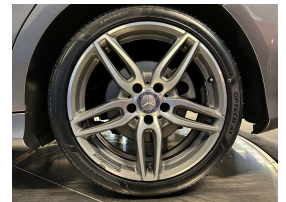

Wholesale Cars Direct

2017 Mercedes-Benz CLA 180 Shooting Brake AMG Sports -

| | | | | |
|---------|-----------|---------|-------|----------|
| Vehicle | Odometer | Engine | Seats | Stock ID |
| Details | 28.928 km | 1600 cc | - | 16147 |

TRADE IN's

All trade ins can be facilitated here quickly and easily

FINANCE

Using only New Zealand's best finance companies we are focused on ensuring a simple, hassle-free experience to have you driving away in your new vehicle as quickly as possible