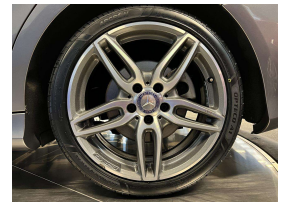

Wholesale Cars Direct

2017 Mercedes-Benz CLA 180 Shooting Brake AMG Sports -

Vehicle	Odometer	Engine	Seats	Stock ID
Details	28.928 km	1600 cc	-	16147

TRADE IN's

All trade ins can be facilitated here quickly and easily