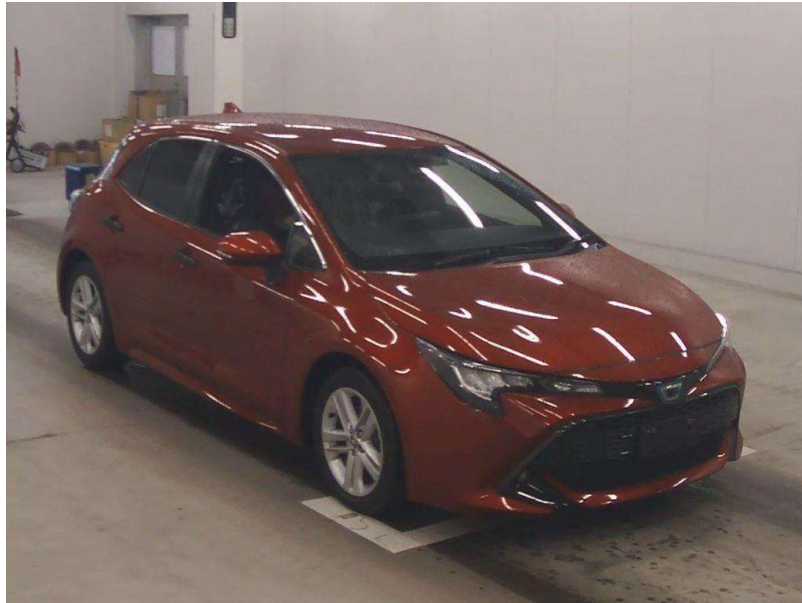

Wholesale Cars Direct

2021 Toyota Corolla Hybrid Sport G. $26,990

Stock ID 16561
Engine 1800 cc, Hybrid
Body Hatchback
Odometer 81,776 km
Interior 0
Transmission Automatic

Welcome to Wholesale Cars Direct.
WCD is quality, WCD is service, it is who we are.

In transit.