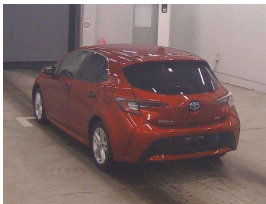

2021 Toyota Corolla Hybrid Sport G. $26,990

Stock ID 16561
Engine 1800 cc, Hybrid
Body Hatchback
Odometer 81,776 km
Interior 0
Transmission Automatic

Welcome to Wholesale Cars Direct.
WCD is quality, WCD is service, it is who we are.

In transit.