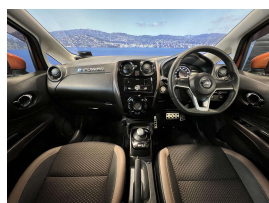

Wholesale Cars Direct

2017 Nissan Note Hybrid Medalist Spec - Grade 4.5. \$15,990

Stock ID	16228
Engine	1200 cc, Hybrid
Body	Hatchback
Odometer	50,324 km
Interior	0
Transmission	Automatic

Welcome to Wholesale Cars Direct.
WCD is quality, WCD is service, it is who we are.

The best looking Hybrid Note we have had for a while. Stunning colour with body kit, rear spoiler, great looking 15 inch after market alloys. Features include Partial leather interior, Lane departure warning, Proximity keyless entry, Stability Control, Front collision warning, 3 Point seat belts for all seats, Climate control, Parking sensors, Isofix car seat anchor points, Push button start. The E-Power is driven by a 1.2L engine which generates power for the 80kw electric motor.