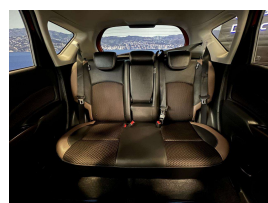

2017 Nissan Note Hybrid Medalist Spec - Grade 4.5. $15,990

Stock ID	16228
Engine	1200 cc, Hybrid
Body	Hatchback
Odometer	50,324 km
Interior	0
Transmission	Automatic

Welcome to Wholesale Cars Direct.
WCD is quality, WCD is service, it is who we are.

The best looking Hybrid Note we have had for a while. Stunning colour with body kit, rear spoiler, great looking 15 inch after market alloys. Features include Partial leather interior, Lane departure warning, Proximity keyless entry, Stability Control, Front collision warning, 3 Point seat belts for all seats, Climate control, Parking sensors, Isofix car seat anchor points, Push button start. The E-Power is driven by a 1.2L engine which generates power for the 80kw electric motor.