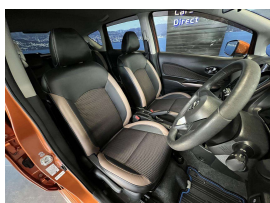

Wholesale Cars Direct

2017 Nissan Note Hybrid Medalist Spec - Grade 4.5. \$15,990

Stock ID	16228
Engine	1200 cc, Hybrid
Body	Hatchback
Odometer	50,324 km
Interior	0
Transmission	Automatic

Welcome to Wholesale Cars Direct.
WCD is quality, WCD is service, it is who we are.

The best looking Hybrid Note we have had for a while. Stunning colour with body kit, rear spoiler, great looking 15 inch after market alloys. Features include Partial leather interior, Lane departure warning, Proximity keyless entry, Stability Control, Front collision warning, 3 Point seat belts for all seats, Climate control, Parking sensors, Isofix car seat anchor points, Push button start. The E-Power is driven by a 1.2L engine which generates power for the 80kw electric motor.