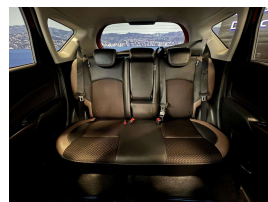

2017 Nissan Note Hybrid Medalist Spec - Grade 4.5. $16,990

Stock ID 16228

Engine 1200 cc, Hybrid

Body Hatchback

Odometer 50,324 km

Interior 0

Transmission Automatic

Welcome to Wholesale Cars Direct.
WCD is quality, WCD is service, it is who we are.

The best looking Hybrid Note we have had for a while. Stunning colour with body kit, rear spoiler, great looking 15 inch after market alloys. Features include Partial leather interior, Lane departure warning, Proximity keyless entry, Stability Control, Front collision warning, 3 Point seat belts for all seats, Climate control, Parking sensors, Isofix car seat anchor points, Push button start. The E-Power is driven by a 1.2L engine which generates power for the 80kw electric motor.