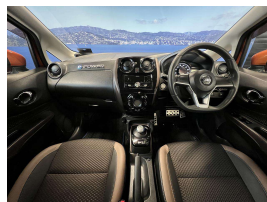

## 2017 Nissan Note Hybrid Medalist Spec - Grade 4.5. \$16,990

**Stock ID** 16228

**Engine** 1200 cc, Hybrid

**Body** Hatchback

**Odometer** 50,324 km

**Interior** 0

**Transmission** Automatic

Welcome to Wholesale Cars Direct.  
WCD is quality, WCD is service, it is who we are.

The best looking Hybrid Note we have had for a while. Stunning colour with body kit, rear spoiler, great looking 15 inch after market alloys. Features include Partial leather interior, Lane departure warning, Proximity keyless entry, Stability Control, Front collision warning, 3 Point seat belts for all seats, Climate control, Parking sensors, Isofix car seat anchor points, Push button start. The E-Power is driven by a 1.2L engine which generates power for the 80kw electric motor.