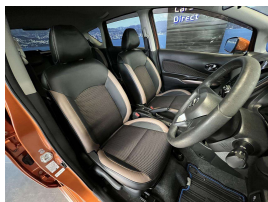

2017 Nissan Note Hybrid Medalist Spec - Grade 4.5. $16,990

Stock ID 16228

Engine 1200 cc, Hybrid

Body Hatchback

Odometer 50,324 km

Interior 0

Transmission Automatic

Welcome to Wholesale Cars Direct.
WCD is quality, WCD is service, it is who we are.

The best looking Hybrid Note we have had for a while. Stunning colour with body kit, rear spoiler, great looking 15 inch after market alloys. Features include Partial leather interior, Lane departure warning, Proximity keyless entry, Stability Control, Front collision warning, 3 Point seat belts for all seats, Climate control, Parking sensors, Isofix car seat anchor points, Push button start. The E-Power is driven by a 1.2L engine which generates power for the 80kw electric motor.