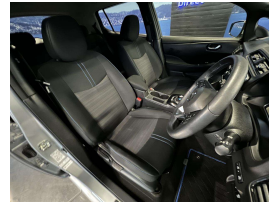

Wholesale Cars Direct

2018 Nissan Leaf 40kwh - English Dash & Stereo Upgrade -

Vehicle Details	Odometer 7.347 km	Engine 0 cc	Seats 5	Stock ID 16013
-----------------	----------------------	----------------	------------	-------------------