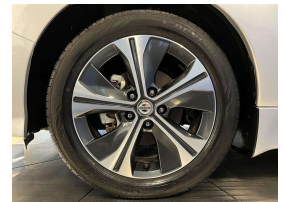

Wholesale Cars Direct

2018 Nissan Leaf 40kwh - English Dash & Stereo Upgrade -

Vehicle Details	Odometer 7.347 km	Engine 0 cc	Seats 5	Stock ID 16013
-----------------	----------------------	----------------	------------	-------------------