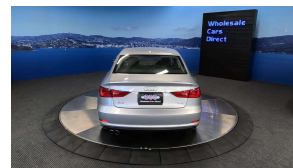

Wholesale Cars Direct

2015 Audi A3 1.4 Leather Cylinder On Demand NZ Nav &

Vehicle	Odometer	Engine	Seats	Stock ID
Details	50.100 km	1400 cc	-	15554

Quality is not a marketing act at Wholesale Cars Direct, it is who we are.

An extremely rare spec A3 sedan with S3 style sport bolstered seats. A really stunning example of WCD excellence in presentation. Full leather interior, Heated front seats, 17 inch factory alloys, Dual zone climate air, 11 x SRS Airbags, Electric & Heated front seats, Electronic stability control, Paddle shift tiptronic, Auto headlights, Reverse camera, Radar cruise control, Audi drive select, Bluetooth Handsfree and Music streaming. Navigation and stereo upgraded to NZ spec, 3 Point seat belts for all seats, Parking Sensors, Push button start, Proximity key. Equipped with a 1.4 Litre Turbocharged Engine that develops 90Kw.