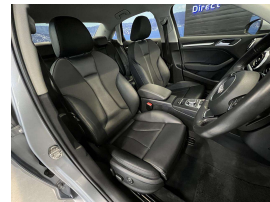

Quality is not a marketing act at Wholesale Cars Direct, it is who we are.

An extremely rare spec A3 sedan with S3 style sport bolstered seats. A really stunning example of WCD excellence in presentation. Full leather interior, Heated front seats, 17 inch factory alloys, Dual zone climate air, 11 x SRS Airbags, Electric & Heated front seats, Electronic stability control, Paddle shift tiptronic, Auto headlights, Reverse camera, Radar cruise control, Audi drive select, Bluetooth Handsfree and Music streaming. Navigation and stereo upgraded to NZ spec, 3 Point seat belts for all seats, Parking Sensors, Push button start, Proximity key. Equipped with a 1.4 Litre Turbocharged Engine that develops 90Kw.

TRADE IN's

All trade ins can be facilitated here quickly and easily

FINANCE

Using only New Zealand's best finance companies we are focused on ensuring a simple, hassle free experience to have you driving away in your new vehicle as quickly as possible

Wholesale Cars Direct, Phone 0800 22 44 02, Email sales@wcd.co.nz