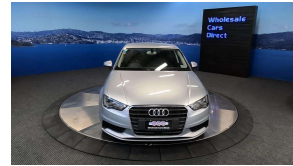

Wholesale Cars Direct

2015 Audi A3 1.4 Leather Cylinder On Demand NZ Nav &

Vehicle	Odometer	Engine	Seats	Stock ID
Details	50.100 km	1400 cc	-	15554

Quality is not a marketing act at Wholesale Cars Direct, it is who we are.

An extremely rare spec A3 sedan with S3 style sport bolstered seats. A really stunning example of WCD excellence in presentation. Full leather interior, Heated front seats, 17 inch factory alloys, Dual zone climate air, 11 x SRS Airbags, Electric & Heated front seats, Electronic stability control, Paddle shift tiptronic, Auto headlights, Reverse camera, Radar cruise control, Audi drive select, Bluetooth Handsfree and Music streaming. Navigation and stereo upgraded to NZ spec, 3 Point seat belts for all seats, Parking Sensors, Push button start, Proximity key. Equipped with a 1.4 Litre Turbocharged Engine that develops 90Kw.