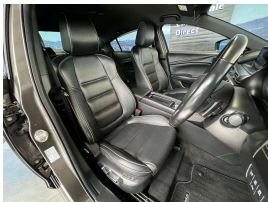

Wholesale Cars Direct

2017 Mazda Ateza 25S - Leather - Apple Car Play. \$24,990

Stock ID 16404
Engine 2500 cc
Body Sedan
Odometer 54,570 km
Interior Leather
Transmission Automatic

Welcome to Wholesale Cars Direct.
WCD is quality, WCD is service, it is who we are.