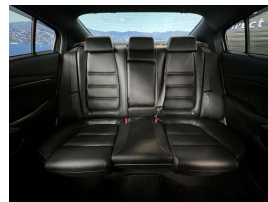

Wholesale Cars Direct

2017 Mazda Ateza 25S - Leather - Apple Car Play. \$24,990

Stock ID 16404
Engine 2500 cc
Body Sedan
Odometer 54,570 km
Interior Leather
Transmission Automatic

Welcome to Wholesale Cars Direct.
WCD is quality, WCD is service, it is who we are.