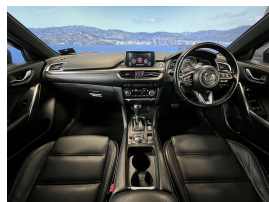

Wholesale Cars Direct

2017 Mazda Ateza 25S - Leather - Apple Car Play. \$24,990

Stock ID 16404
Engine 2500 cc
Body Sedan
Odometer 54,570 km
Interior Leather
Transmission Automatic

Welcome to Wholesale Cars Direct.
WCD is quality, WCD is service, it is who we are.