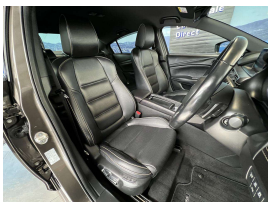

Wholesale Cars Direct

2017 Mazda Ateza 25S - Leather - Apple Car Play. \$24,990

Stock ID 16404
Engine 2500 cc
Body Sedan
Odometer 54,570 km
Interior Leather
Transmission Automatic

Welcome to Wholesale Cars Direct.
WCD is quality, WCD is service, it is who we are.