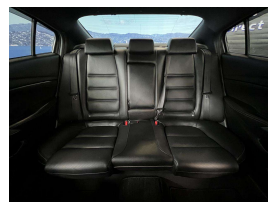

Wholesale Cars Direct

2017 Mazda Ateza 25S - Leather - Apple Car Play. \$24,990

Stock ID 16404
Engine 2500 cc
Body Sedan
Odometer 54,570 km
Interior Leather
Transmission Automatic

Welcome to Wholesale Cars Direct.
WCD is quality, WCD is service, it is who we are.