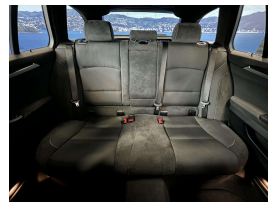

Wholesale Cars Direct

2017 BMW 523i Touring Motorsport - NZ Nav - Grade 4.5. \$26,990

Stock ID 16495
Engine 2000 cc
Body Station Wagon
Odometer 45,580 km
Interior 0
Transmission Automatic

Welcome to Wholesale Cars Direct.
WCD is quality, WCD is service, it is who we are.