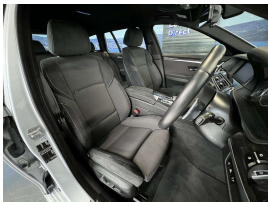

Wholesale Cars Direct

2017 BMW 523i Touring Motorsport - NZ Nav - Grade 4.5. \$26,990

Stock ID 16495
Engine 2000 cc
Body Station Wagon
Odometer 45,580 km
Interior 0
Transmission Automatic

Welcome to Wholesale Cars Direct.
WCD is quality, WCD is service, it is who we are.