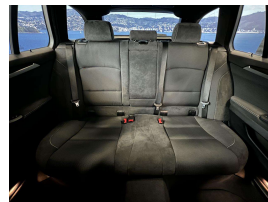

## 2017 BMW 523i Touring Motorsport - Grade 4.5. \$26,990

**Stock ID** 16495  
**Engine** 2000 cc  
**Body** Station Wagon  
**Odometer** 45,580 km  
**Interior** 0  
**Transmission** Automatic

Welcome to Wholesale Cars Direct.  
WCD is quality, WCD is service, it is who we are.