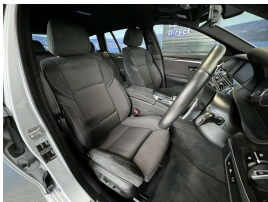

## 2017 BMW 523i Touring Motorsport - Grade 4.5. \$26,990

**Stock ID** 16495  
**Engine** 2000 cc  
**Body** Station Wagon  
**Odometer** 45,580 km  
**Interior** 0  
**Transmission** Automatic

Welcome to Wholesale Cars Direct.  
WCD is quality, WCD is service, it is who we are.