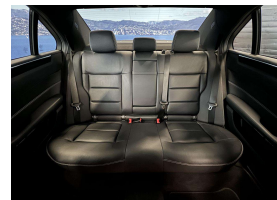

Wholesale Cars Direct

2014 Mercedes-Benz E 300 AMG Sport - NZ Nav. \$21,990

Stock ID 16572
Engine 3500 cc, Internal Combustion
Body Sedan
Odometer 74,170 km
Interior Leather
Transmission Automatic

Welcome to Wholesale Cars Direct.
WCD is quality, WCD is service, it is who we are.