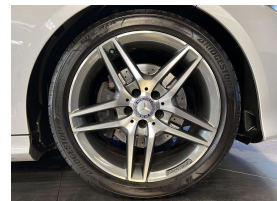

Wholesale Cars Direct

2014 Mercedes-Benz E 300 AMG Sport - NZ Nav. \$21,990

Stock ID 16572
Engine 3500 cc, Internal Combustion
Body Sedan
Odometer 74,170 km
Interior Leather
Transmission Automatic

Welcome to Wholesale Cars Direct.
WCD is quality, WCD is service, it is who we are.