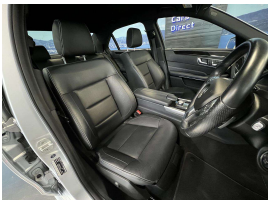

Wholesale Cars Direct

2014 Mercedes-Benz E 300 AMG Sport - NZ Nav. \$21,990

Stock ID 16572
Engine 3500 cc, Internal Combustion
Body Sedan
Odometer 74,170 km
Interior Leather
Transmission Automatic

Welcome to Wholesale Cars Direct.
WCD is quality, WCD is service, it is who we are.