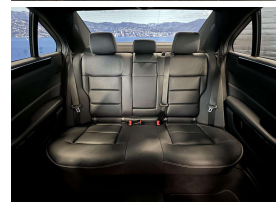

Wholesale Cars Direct

2014 Mercedes-Benz E 300 AMG Sport - NZ Nav. \$21,990

Stock ID 16572

Engine 3500 cc, Internal Combustion

Body Sedan

Odometer 74,170 km

Interior Leather

Transmission Automatic