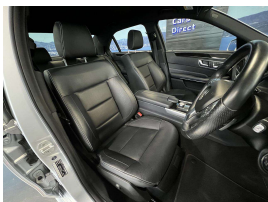

Wholesale Cars Direct

2014 Mercedes-Benz E 300 AMG Sport - NZ Nav. \$21,990

Stock ID 16572

Engine 3500 cc, Internal Combustion

Body Sedan

Odometer 74,170 km

Interior Leather

Transmission Automatic