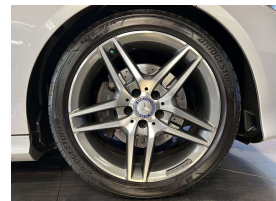

Wholesale Cars Direct

2014 Mercedes-Benz E 300 AMG Sport - NZ Nav. \$21,990

Stock ID 16572

Engine 3500 cc, Internal Combustion

Body Sedan

Odometer 74,170 km

Interior Leather

Transmission Automatic