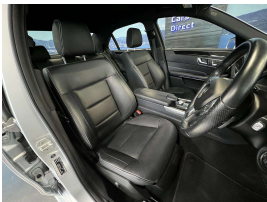

Wholesale Cars Direct

2014 Mercedes-Benz E 300 AMG Sport - NZ Nav. \$21,990

Stock ID 16572

Engine 3500 cc, Internal Combustion

Body Sedan

Odometer 74,170 km

Interior Leather

Transmission Automatic