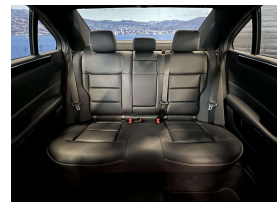

Wholesale Cars Direct

2014 Mercedes-Benz E 300 AMG Sport - NZ Nav. \$21,990

Stock ID 16572

Engine 3500 cc, Internal Combustion

Body Sedan

Odometer 74,170 km

Interior Leather

Transmission Automatic