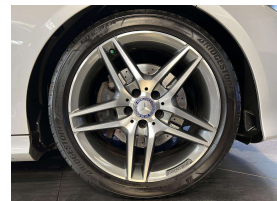

Wholesale Cars Direct

2014 Mercedes-Benz E 300 AMG Sport - NZ Nav. \$21,990

Stock ID 16572

Engine 3500 cc, Internal Combustion

Body Sedan

Odometer 74,170 km

Interior Leather

Transmission Automatic