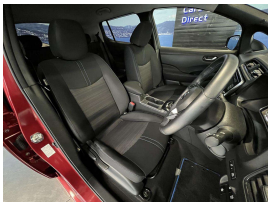

## 2019 Nissan Leaf 40Kwh - English Dash Upgrade - Grade 4.5. \$19,990

**Stock ID** 16451  
**Engine** 0 cc, Electric  
**Body** Hatchback  
**Odometer** 21,770 km  
**Interior** 0  
**Transmission** Automatic