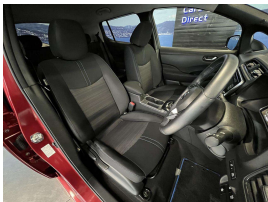

Wholesale Cars Direct

2019 Nissan Leaf 40Kwh - English Dash Upgrade - Grade 4.5. \$19,990

Stock ID 16451
Engine 0 cc, Electric
Body Hatchback
Odometer 21,770 km
Interior 0
Transmission Automatic

Welcome to Wholesale Cars Direct.
WCD is quality, WCD is service, it is who we are.