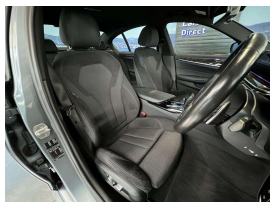

Wholesale Cars Direct

2018 BMW 523i Motorsport - Grade 4.5. $34,990

Stock ID	16385
Engine	2000 cc
Body	Sedan
Odometer	24,750 km
Interior	0
Transmission	Automatic

Welcome to Wholesale Cars Direct.
WCD is quality, WCD is service, it is who we are.

This BMW is simple a beautiful example, very ready for the most discerning buyer. The year & kilometres match the exceptional condition that this car is in. Features include 19 inch Motorsport factory alloy wheels, Adaptive LED headlights, Active protection, Driving assistant plus, Parking assistant plus, Hifi loud speaker system, Motorsport suspension, Motorsport aerodynamic package, 360 degree cameras, Heads Up Display, Comfort access system, Integral Active front steering, Motorsport leather Steering Wheel, Factory Bluetooth, Dual side climate air condition, Active cruise control, Lane change warning, Automatic Tailgate, Electric front seats with drivers memory function, Stereo upgraded to NZ

Stu Farrington
Vehicle Consultant
0800 22 44 02
021 622 203
stu@wcd.co.nz

AJ Hoare
Vehicle Consultant
0800 22 44 02
021 784 687
aj@wcd.co.nz

Scotty Duncan
For Finance
+ Vehicle Consultant
0800 22 44 02 EXTN 2
022 071 2299
scott@wcd.co.nz