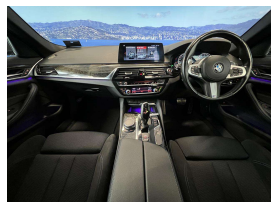

Wholesale Cars Direct

2018 BMW 523i Motorsport - Grade 4.5. $34,990

Stock ID	16385
Engine	2000 cc
Body	Sedan
Odometer	24,750 km
Interior	0
Transmission	Automatic

Welcome to Wholesale Cars Direct.
WCD is quality, WCD is service, it is who we are.

This BMW is simple a beautiful example, very ready for the most discerning buyer. The year & kilometres match the exceptional condition that this car is in. Features include 19 inch Motorsport factory alloy wheels, Adaptive LED headlights, Active protection, Driving assistant plus, Parking assistant plus, Hifi loud speaker system, Motorsport suspension, Motorsport aerodynamic package, 360 degree cameras, Heads Up Display, Comfort access system, Integral Active front steering, Motorsport leather Steering Wheel, Factory Bluetooth, Dual side climate air condition, Active cruise control, Lane change warning, Automatic Tailgate, Electric front seats with drivers memory function, Stereo upgraded to NZ

Stu Farrington
Vehicle Consultant
0800 22 44 02
021 622 203
stu@wcd.co.nz

AJ Hoare
Vehicle Consultant
0800 22 44 02
021 784 687
aj@wcd.co.nz

Scotty Duncan
For Finance
+ Vehicle Consultant
0800 22 44 02 EXTN 2
022 071 2299
scott@wcd.co.nz