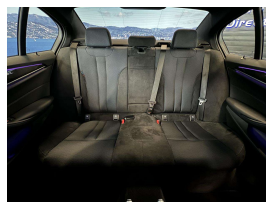

Wholesale Cars Direct

2018 BMW 523i Motorsport - Grade 4.5. $34,990

Stock ID	16385
Engine	2000 cc
Body	Sedan
Odometer	24,750 km
Interior	0
Transmission	Automatic

Welcome to Wholesale Cars Direct.
WCD is quality, WCD is service, it is who we are.

This BMW is simple a beautiful example, very ready for the most discerning buyer. The year & kilometres match the exceptional condition that this car is in. Features include 19 inch Motorsport factory alloy wheels, Adaptive LED headlights, Active protection, Driving assistant plus, Parking assistant plus, Hifi loud speaker system, Motorsport suspension, Motorsport aerodynamic package, 360 degree cameras, Heads Up Display, Comfort access system, Integral Active front steering, Motorsport leather Steering Wheel, Factory Bluetooth, Dual side climate air condition, Active cruise control, Lane change warning, Automatic Tailgate, Electric front seats with drivers memory function, Stereo upgraded to NZ

Stu Farrington
Vehicle Consultant
0800 22 44 02
021 622 203
stu@wcd.co.nz

AJ Hoare
Vehicle Consultant
0800 22 44 02
021 784 687
aj@wcd.co.nz

Scotty Duncan
For Finance
+ Vehicle Consultant
0800 22 44 02 EXTN 2
022 071 2299
scott@wcd.co.nz