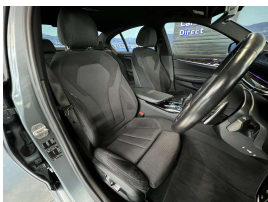

Wholesale Cars Direct

2018 BMW 523i Motorsport - Grade 4.5. $34,990

Stock ID	16385
Engine	2000 cc
Body	Sedan
Odometer	24,750 km
Interior	0
Transmission	Automatic

Welcome to Wholesale Cars Direct.
WCD is quality, WCD is service, it is who we are.

This BMW is simple a beautiful example, very ready for the most discerning buyer. The year & kilometres match the exceptional condition that this car is in. Features include 19 inch Motorsport factory alloy wheels, Adaptive LED headlights, Active protection, Driving assistant plus, Parking assistant plus, Hifi loud speaker system, Motorsport suspension, Motorsport aerodynamic package, 360 degree cameras, Heads Up Display, Comfort access system, Integral Active front steering, Motorsport leather Steering Wheel, Factory Bluetooth, Dual side climate air condition, Active cruise control, Lane change warning, Automatic Tailgate, Electric front seats with drivers memory function, Stereo upgraded to NZ

Stu Farrington
Vehicle Consultant
0800 22 44 02
021 622 203
stu@wcd.co.nz

AJ Hoare
Vehicle Consultant
0800 22 44 02
021 784 687
aj@wcd.co.nz

Scotty Duncan
For Finance
+ Vehicle Consultant
0800 22 44 02 EXTN 2
022 071 2299
scott@wcd.co.nz