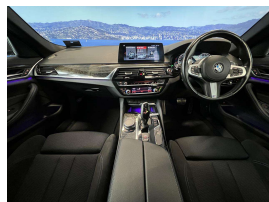

Wholesale Cars Direct

2018 BMW 523i Motorsport - Grade 4.5. $34,990

Stock ID	16385
Engine	2000 cc
Body	Sedan
Odometer	24,750 km
Interior	0
Transmission	Automatic

Welcome to Wholesale Cars Direct.
WCD is quality, WCD is service, it is who we are.

This BMW is simple a beautiful example, very ready for the most discerning buyer. The year & kilometres match the exceptional condition that this car is in. Features include 19 inch Motorsport factory alloy wheels, Adaptive LED headlights, Active protection, Driving assistant plus, Parking assistant plus, Hifi loud speaker system, Motorsport suspension, Motorsport aerodynamic package, 360 degree cameras, Heads Up Display, Comfort access system, Integral Active front steering, Motorsport leather Steering Wheel, Factory Bluetooth, Dual side climate air condition, Active cruise control, Lane change warning, Automatic Tailgate, Electric front seats with drivers memory function, Stereo upgraded to NZ

Stu Farrington
Vehicle Consultant
0800 22 44 02
021 622 203
stu@wcd.co.nz

AJ Hoare
Vehicle Consultant
0800 22 44 02
021 784 687
aj@wcd.co.nz

Scotty Duncan
For Finance
+ Vehicle Consultant
0800 22 44 02 EXTN 2
022 071 2299
scott@wcd.co.nz