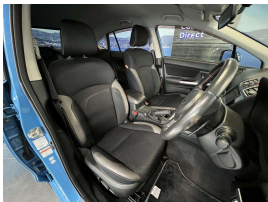

## 2016 Subaru XV 2.0L Eyesight - AWD - Grade 4.5. \$19,990

**Stock ID** 16487  
**Engine** 2000 cc  
**Body** Hatchback  
**Odometer** 78,170 km  
**Interior** 0  
**Transmission** Automatic

Welcome to Wholesale Cars Direct.  
WCD is quality, WCD is service, it is who we are.