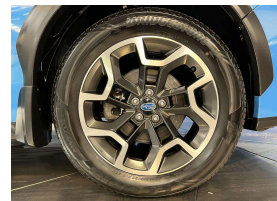

## 2016 Subaru XV 2.0L Eyesight - AWD - Grade 4.5. \$19,990

**Stock ID** 16487  
**Engine** 2000 cc  
**Body** Hatchback  
**Odometer** 78,170 km  
**Interior** 0  
**Transmission** Automatic

Welcome to Wholesale Cars Direct.  
WCD is quality, WCD is service, it is who we are.