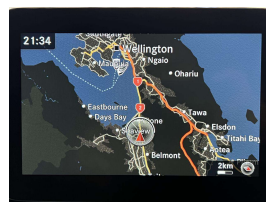

Wholesale Cars Direct

2015 Mercedes-Benz S 400 Hybrid AMG Sport pack - Panoramic

Stock ID 16477

Engine 3500 cc, Hybrid

Body Sedan

Odometer 72,670 km

Interior Leather

Transmission Automatic

Welcome to Wholesale Cars Direct. WCD is quality, WCD is service, it is who we are.

On yard now. 100 plus vehicles just arrived.

Features - AMG Sports Package, AMG styling package, Full leather, Heated front & rear seats, Autonomous cruise control plus (Distronic plus) Active park assist, Active brake assist, Active lane keeping assist, Rear end collision warning & protection system, Distronic plus cross support, Expanded brake assist, Power tail gate, 360 degree camera, Brake assist plus cross traffic (BAS + Q), Autonomous brake intervention, memory package drivers seat, Collision