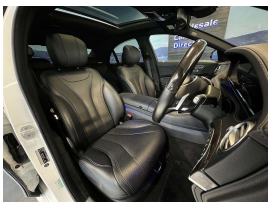

Wholesale Cars Direct

2015 Mercedes-Benz S 400 Hybrid AMG Sport pack - Panoramic

Stock ID 16477

Engine 3500 cc, Hybrid

Body Sedan

Odometer 72,670 km

Interior Leather

Transmission Automatic

Welcome to Wholesale Cars Direct. WCD is quality, WCD is service, it is who we are.

On yard now. 100 plus vehicles just arrived.

Features - AMG Sports Package, AMG styling package, Full leather, Heated front & rear seats, Autonomous cruise control plus (Distronic plus) Active park assist, Active brake assist, Active lane keeping assist, Rear end collision warning & protection system, Distronic plus cross support, Expanded brake assist, Power tail gate, 360 degree camera, Brake assist plus cross traffic (BAS + Q), Autonomous brake intervention, memory package drivers seat, Collision