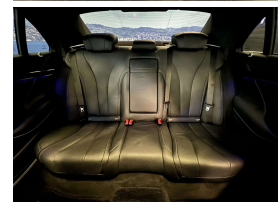

2015 Mercedes-Benz S 400 Hybrid AMG Sport pack - Panoramic