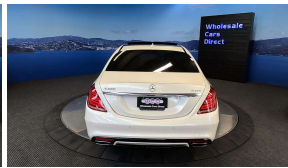

Wholesale Cars Direct

2015 Mercedes-Benz S 400 Hybrid AMG Sport pack - Panoramic

Stock ID 16477

Engine 3500 cc, Hybrid

Body Sedan

Odometer 72,670 km

Interior Leather

Transmission Automatic

Welcome to Wholesale Cars Direct. WCD is quality, WCD is service, it is who we are.

On yard now. 100 plus vehicles just arrived.

Features - AMG Sports Package, AMG styling package, Full leather, Heated front & rear seats, Autonomous cruise control plus (Distronic plus) Active park assist, Active brake assist, Active lane keeping assist, Rear end collision warning & protection system, Distronic plus cross support, Expanded brake assist, Power tail gate, 360 degree camera, Brake assist plus cross traffic (BAS + Q), Autonomous brake intervention, memory package drivers seat, Collision