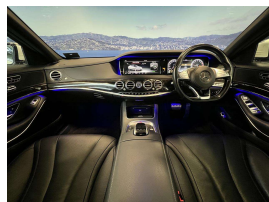

Wholesale Cars Direct

2015 Mercedes-Benz S 400 Hybrid AMG Sport pack - Panoramic

Stock ID 16477

Engine 3500 cc, Hybrid

Body Sedan

Odometer 72,670 km

Interior Leather

Transmission Automatic

Welcome to Wholesale Cars Direct. WCD is quality, WCD is service, it is who we are.

On yard now. 100 plus vehicles just arrived.

Features - AMG Sports Package, AMG styling package, Full leather, Heated front & rear seats, Autonomous cruise control plus (Distronic plus) Active park assist, Active brake assist, Active lane keeping assist, Rear end collision warning & protection system, Distronic plus cross support, Expanded brake assist, Power tail gate, 360 degree camera, Brake assist plus cross traffic (BAS + Q), Autonomous brake intervention, memory package drivers seat, Collision