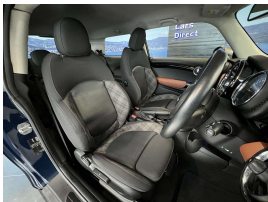

Wholesale Cars Direct

2017 Mini Cooper S - Grade 4.5. \$21,990

Stock ID 16478
Engine 2000 cc
Body Hatchback
Odometer 73,300 km
Interior 0
Transmission Automatic

Welcome to Wholesale Cars Direct.
WCD is quality, WCD is service, it is who we are.