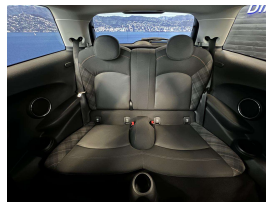

Wholesale Cars Direct

2017 Mini Cooper S - Grade 4.5. \$21,990

Stock ID 16478
Engine 2000 cc
Body Hatchback
Odometer 73,300 km
Interior 0
Transmission Automatic

Welcome to Wholesale Cars Direct.
WCD is quality, WCD is service, it is who we are.