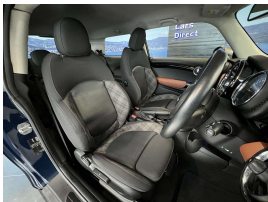

## 2017 Mini Cooper S - Grade 4.5. \$21,990

**Stock ID** 16478  
**Engine** 2000 cc  
**Body** Hatchback  
**Odometer** 73,300 km  
**Interior** 0  
**Transmission** Automatic

Welcome to Wholesale Cars Direct.  
WCD is quality, WCD is service, it is who we are.