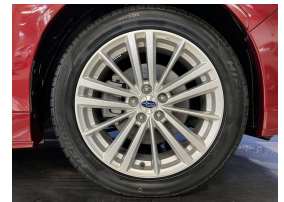

## 2016 Subaru Impreza Hybrid Sport - Apple Car Play Android

Vehicle	Odometer	Engine	Seats	Stock ID
Details	30.800 km	2000 cc	-	15689

Quality is not a marketing act at Wholesale Cars Direct, it is who we are.

This low k Hybrid Sports hatch is immaculate, Loaded with features such as a brand new set of tyres fitted in NZ at \$667, a NZ stereo, Bluetooth handsfree, Music streaming, Apple CarPlay, Android auto, Reverse Camera, Radar cruise control, Lane departure warning, Front collision warning system, SI Drive, Paddle shift tiptronic, 3 point seat belts for all passengers, ISOFIX, Proximity key, Push button start. 17 inch factory alloys. Equipped with all wheel drive, the hybrid system with 2.0 Litre petrol engine plus electric motor that develop a total 121kw.