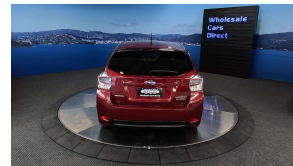

## 2016 Subaru Impreza Hybrid Sport - Apple Car Play Android

Vehicle	Odometer	Engine	Seats	Stock ID
Details	30.800 km	2000 cc	-	15689

Quality is not a marketing act at Wholesale Cars Direct, it is who we are.

This low k Hybrid Sports hatch is immaculate, Loaded with features such as a brand new set of tyres fitted in NZ at \$667, a NZ stereo, Bluetooth handsfree, Music streaming, Apple CarPlay, Android auto, Reverse Camera, Radar cruise control, Lane departure warning, Front collision warning system, SI Drive, Paddle shift tiptronic, 3 point seat belts for all passengers, ISOFIX, Proximity key, Push button start. 17 inch factory alloys. Equipped with all wheel drive, the hybrid system with 2.0 Litre petrol engine plus electric motor that develop a total 121kw.