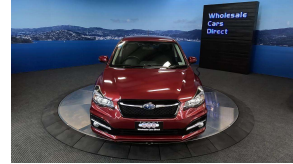

## 2016 Subaru Impreza Hybrid Sport - Apple Car Play Android

Vehicle	Odometer	Engine	Seats	Stock ID
Details	30.800 km	2000 cc	-	15689

Quality is not a marketing act at Wholesale Cars Direct, it is who we are.

This low k Hybrid Sports hatch is immaculate, Loaded with features such as a brand new set of tyres fitted in NZ at \$667, a NZ stereo, Bluetooth handsfree, Music streaming, Apple CarPlay, Android auto, Reverse Camera, Radar cruise control, Lane departure warning, Front collision warning system, SI Drive, Paddle shift tiptronic, 3 point seat belts for all passengers, ISOFIX, Proximity key, Push button start. 17 inch factory alloys. Equipped with all wheel drive, the hybrid system with 2.0 Litre petrol engine plus electric motor that develop a total 121kw.