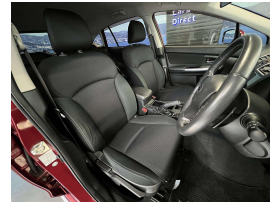

## 2016 Subaru Impreza Hybrid Sport - Apple Car Play Android

Vehicle	Odometer	Engine	Seats	Stock ID
Details	30.800 km	2000 cc	-	15689

Quality is not a marketing act at Wholesale Cars Direct, it is who we are.

This low k Hybrid Sports hatch is immaculate, Loaded with features such as a brand new set of tyres fitted in NZ at \$667, a NZ stereo, Bluetooth handsfree, Music streaming, Apple CarPlay, Android auto, Reverse Camera, Radar cruise control, Lane departure warning, Front collision warning system, SI Drive, Paddle shift tiptronic, 3 point seat belts for all passengers, ISOFIX, Proximity key, Push button start. 17 inch factory alloys. Equipped with all wheel drive, the hybrid system with 2.0 Litre petrol engine plus electric motor that develop a total 121kw.