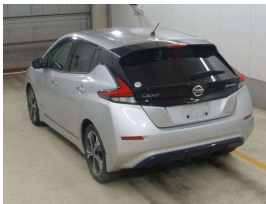

2019 Nissan Leaf 40kwh - G Spec - English Dash Upgrade. $18,990

Stock ID 16549

Engine , Electric

Body Hatchback

Odometer 62,919 km

Interior 0

Transmission Automatic

Welcome to Wholesale Cars Direct.
WCD is quality, WCD is service, it is who we are.

Arriving soon.