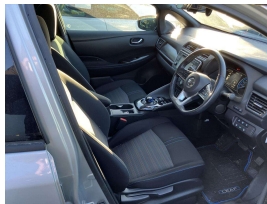

2019 Nissan Leaf 40kwh - G Spec - English Dash Upgrade. $18,990

Stock ID 16549

Engine , Electric

Body Hatchback

Odometer 62,919 km

Interior 0

Transmission Automatic

Welcome to Wholesale Cars Direct.
WCD is quality, WCD is service, it is who we are.

Arriving soon.