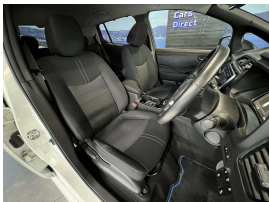

Wholesale Cars Direct

2019 Nissan Leaf E+X 62KW - Grade 4.5 - English Dash Upgrade.

Stock ID 16564
Engine 0 cc, Electric
Body Hatchback
Odometer 65,790 km
Interior 0
Transmission Automatic

Welcome to Wholesale Cars Direct.
WCD is quality, WCD is service, it is who we are.