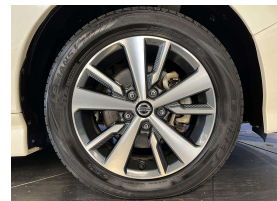

Wholesale Cars Direct

2019 Nissan Leaf E+X 62KW - Grade 4.5 - English Dash Upgrade.

Stock ID 16564
Engine 0 cc, Electric
Body Hatchback
Odometer 65,790 km
Interior 0
Transmission Automatic

Welcome to Wholesale Cars Direct.
WCD is quality, WCD is service, it is who we are.