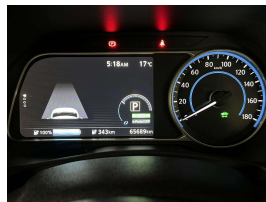

Wholesale Cars Direct

2019 Nissan Leaf E+X 62KW - Grade 4.5 - English Dash Upgrade.

Stock ID 16564
Engine 0 cc, Electric
Body Hatchback
Odometer 65,790 km
Interior 0
Transmission Automatic

Welcome to Wholesale Cars Direct.
WCD is quality, WCD is service, it is who we are.