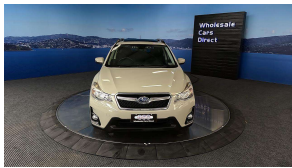

Wholesale Cars Direct

2016 Subaru XV 2.0i-L Eyesight - AWD - Sunroof - Grade 4.5. \$19,990

Stock ID 16459
Engine 2000 cc
Body Hatchback
Odometer 83,890 km
Interior 0
Transmission Automatic

Welcome to Wholesale Cars Direct.
WCD is quality, WCD is service, it is who we are.